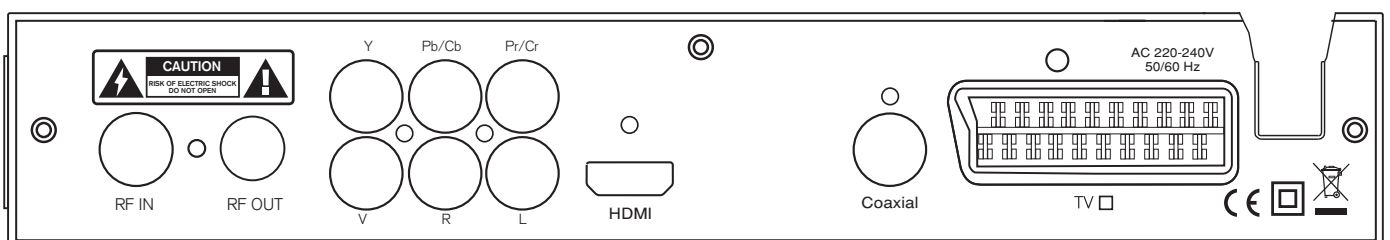

U6500: HD Digital Terrestrial PVR Ready

Rear

U6500 HD Digital Terrestrial PVR Ready	
VIDEO	
Decoding Output Bit rate Aspect ratio Active pixel Output connector	MPEG4 AVC/H.264 HP@L4, MPEG-2 PAL 4:3 PS, 4:3 LB, 16:9, Auto 576i 576P/720P/1080i HDMI / Scart / RCA / Y,Pb,Pr
AUDIO	
Decoding Output connector	AAC/AC3/PCMII/Dolby Digital + HDMI / Scart/ RCA / Coaxial SPDIF
DEMODULATOR	
Standard Demodulation Guard Interval FEC	DVB-T COFDM (QPSK / 16 QAM / 64 QAM) 2k, 8k 1/4, 1/8, 1/16, 1/32 1/2, 2/3, 3/4 , 5/6, 7/8
INPUT SIGNAL	
Frequency Input Level Band width Rf Input connector RF Loophrough Connector	174 - 230 MHz, 470 - 862 MHz -20dBm - 78dBm 7 MHz / 8 MHz IEC Female IEC Male
MISCELLANEOUS	
HDMI USB Connector Supply voltage Power consumption Standby consumption Operation temperature Dimension Weight	1.2 2.0 220~240VAC 50~60 Hz <8 W <2 W 0°C to +40°C 235 x 135 x 36 mm 0.66 Kg